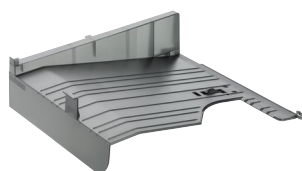

JS-5100 job separator
(100 sheet)